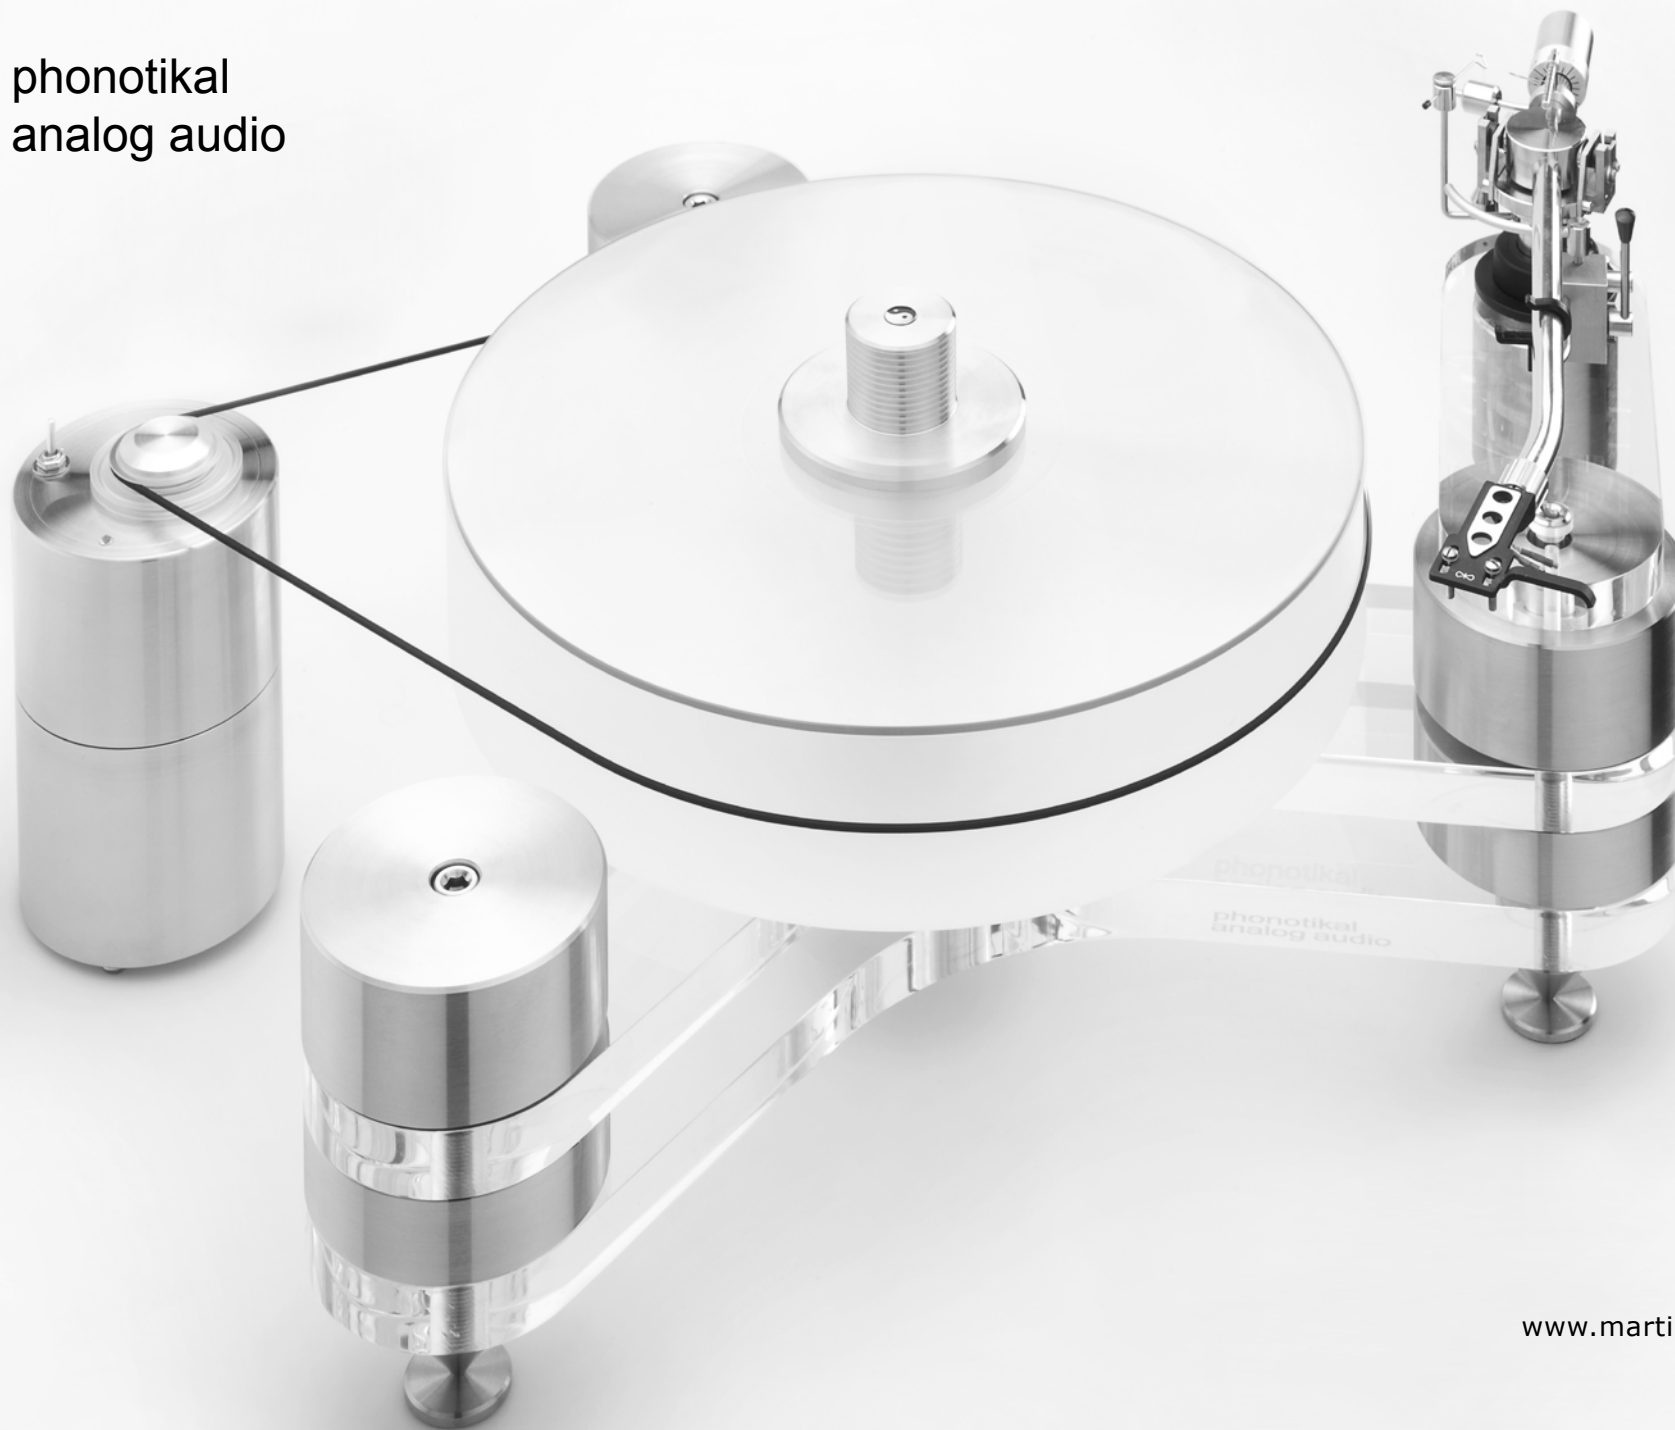

phonotikal
analog audio